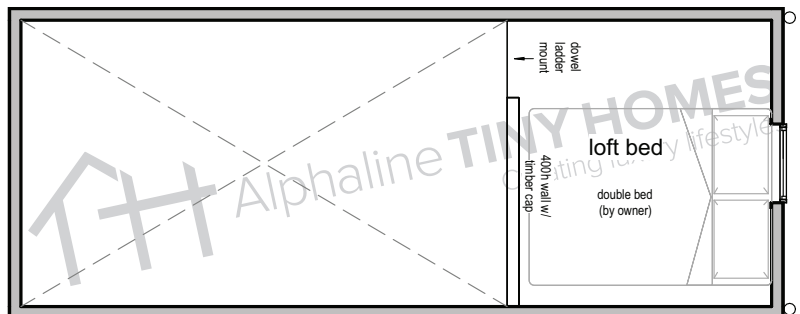

# FLOOR PLAN

See our standard floor and layout plan

Ground Level

Loft Level

Call us on **1300 584 663** or visit **www.alphalinetinyhomes.com.au**

**Alphaline TINY HOMES**  
Creating luxury lifestyles