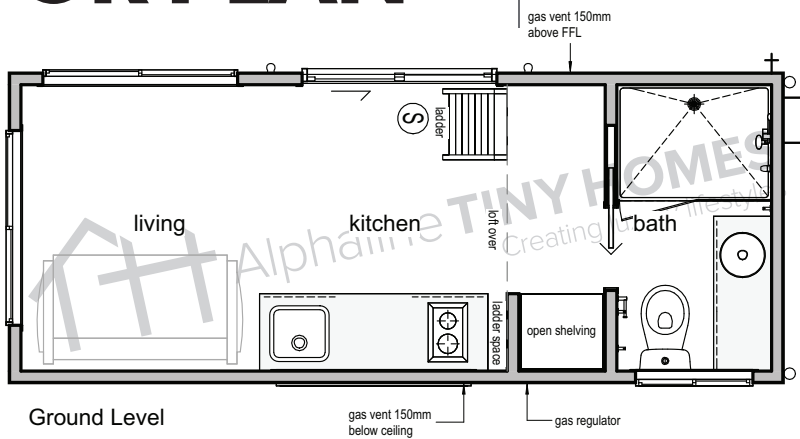

*Some of our standard inclusions include:*

- > 600mm deep kitchen benches
- > Full size shower
- > 90mm engineered steel framing
- > Gas cooktop, hot water
- > Wall and ceiling insulation

*Trailer specs/inclusions:*

# FLOOR PLAN

See our standard floor and layout plan

Ground Level

Loft Level

Call us on **1300 584 663** or visit **www.alphalinetinyhomes.com.au**

**Alphaline TINY HOMES**  
Creating luxury lifestyles